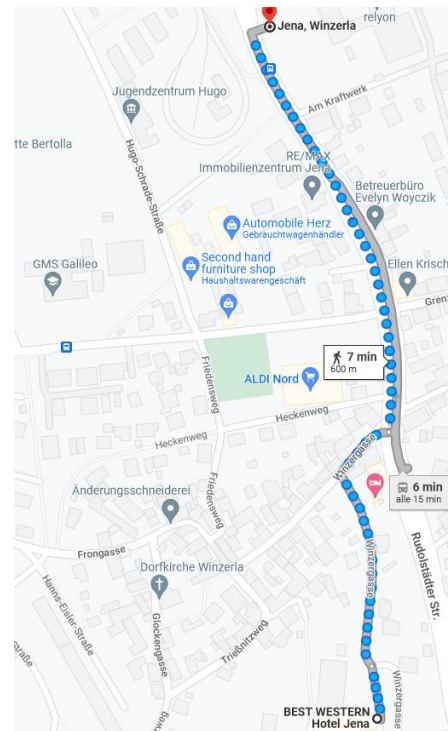

How to get from the Best Western Hotel to the IbSB 2022

Option A (Bus)

1. Walk to the bus stop *Winzergasse*
2. Take bus line 12 (direction *Stadtzentrum*) to bus stop *Beutenberg*

3. Follow the signs to the Institute (downhill)

Option B (Tram)

1. Walk to the tram stop *Winzerla*
2. Take the tram no. 2 (direction *Jena Ost*) to tram stop *Ringwiese*

3. Walk to the Institute (uphill)