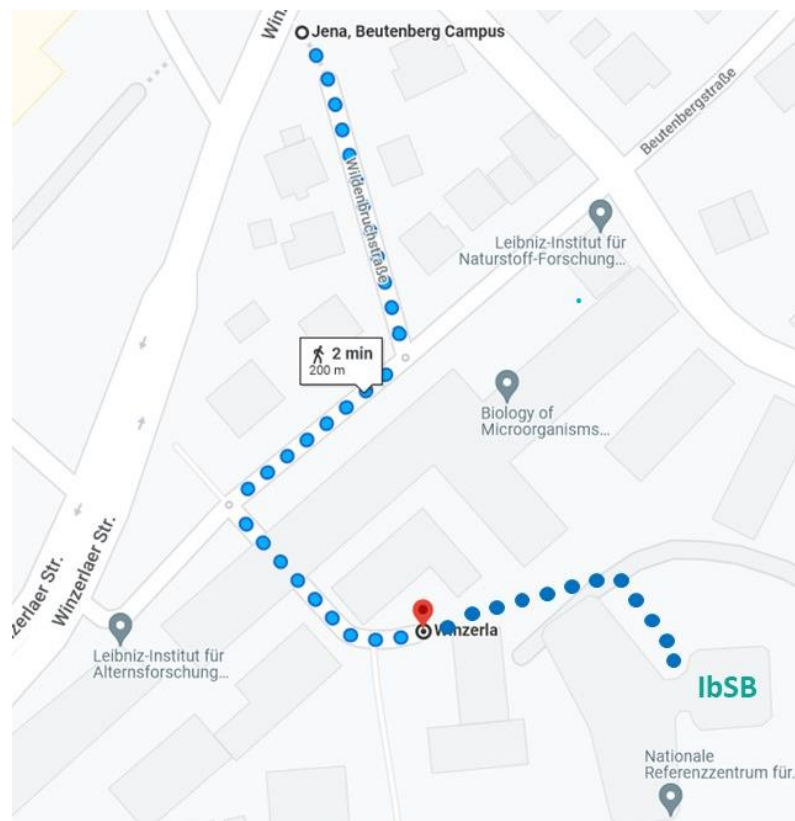

How to get from the Best Western Hotel to the IbSB 2022

Option A (Bus)

1. Walk to the bus stop *Winzergasse*
2. Take bus line 12 (direction *Stadtzentrum*) to bus stop *Beutenberg*

3. Follow the signs to the Institute (downhill)

Option B (Tram)

1. Walk to the tram stop *Winzerla*
2. Take the tram no. 2 (direction *Jena Ost*) to tram stop *Ringwiese*

3. Walk to the Institute (uphill)