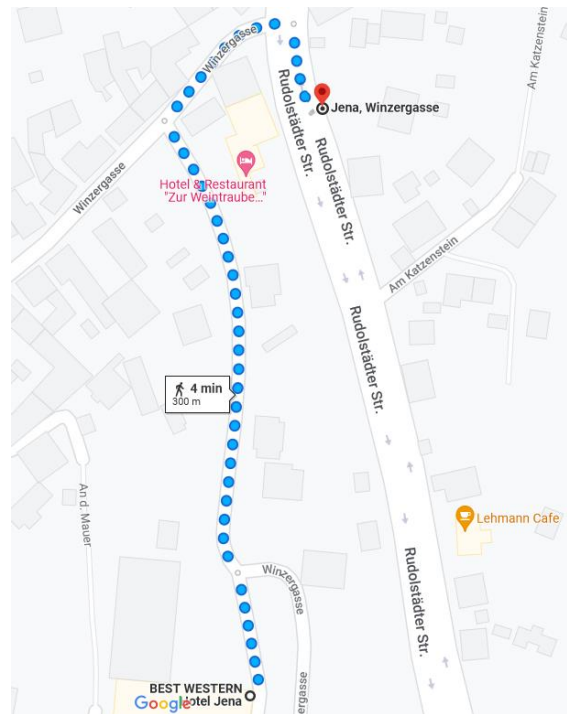

How to get from the Best Western Hotel to the IbSB 2022

Option A (Bus)

1. Walk to the bus stop *Winzergasse*
2. Take bus line 12 (direction *Stadtzentrum*) to bus stop *Beutenberg*

3. Follow the signs to the Institute (downhill)

Option B (Tram)

1. Walk to the tram stop *Winzerla*
2. Take the tram no. 2 (direction *Jena Ost*) to tram stop *Ringwiese*

3. Walk to the Institute (uphill)