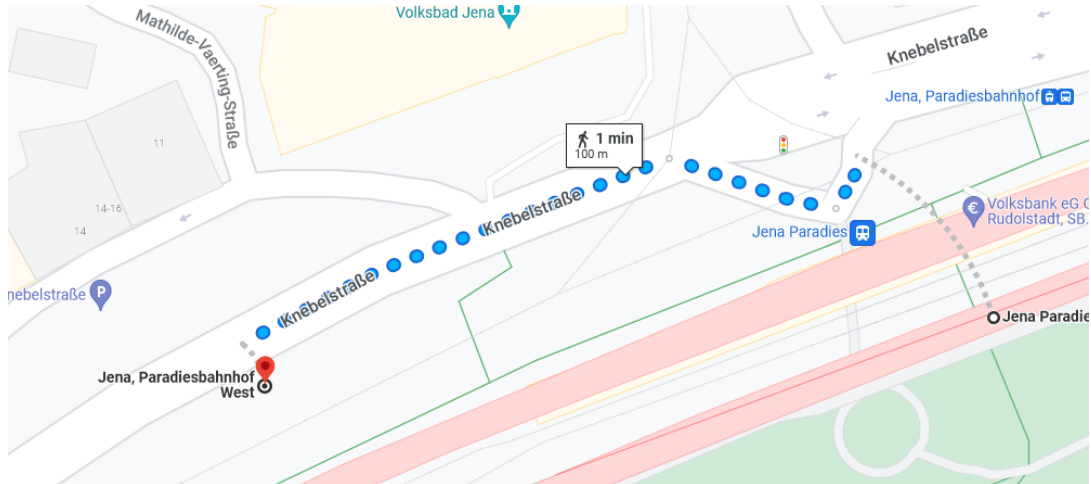

# How to get from the train stations to the Best Western Hotel

## a) Arrival at train station *Jena Paradies*

### Option A (Tram)

1. Walk from the train station to the tram stop *Paradiesbahnhof West*

2. Take tram line 2 (direction: *Winzerla*) to tram stop *Winzerla*

3. Walk to the Best Western Hotel

## Option B (Bus)

1. Walk from the train station *Jena Paradies* to the bus stop *Stadzentrum Teichgraben*
2. Take the bus line 12 (direction *Göschwitz*) to the bus stop *Winzergasse*

3. Walk to the Best Western Hotel