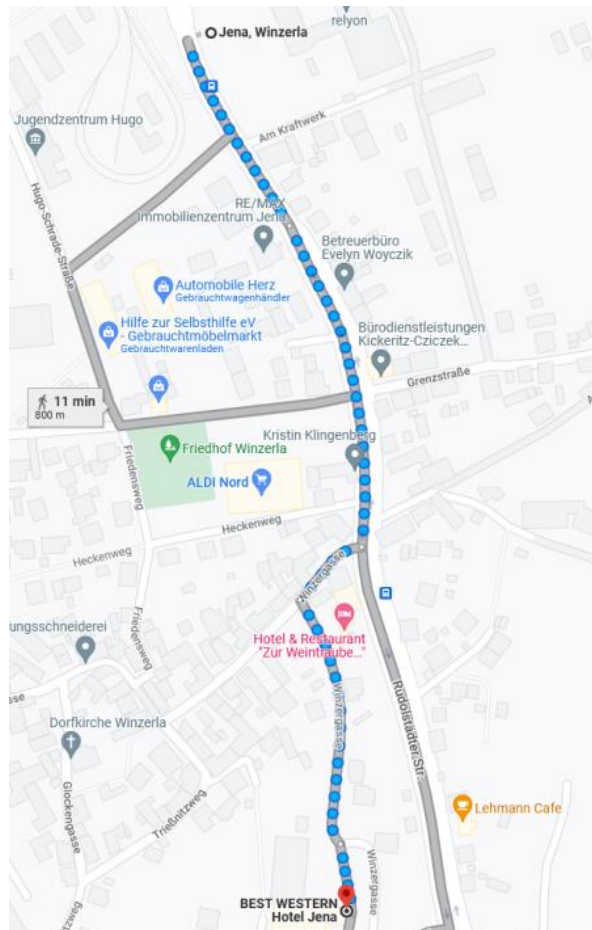

# How to get from the train stations to the Best Western Hotel

## a) Arrival at train station *Jena Paradies*

### Option A (Tram)

1. Walk from the train station to the tram stop *Paradiesbahnhof West*

2. Take tram line 2 (direction: *Winzerla*) to tram stop *Winzerla*

3. Walk to the Best Western Hotel

## Option B (Bus)

1. Walk from the train station *Jena Paradies* to the bus stop *Stadzentrum Teichgraben*
2. Take the bus line 12 (direction *Göschwitz*) to the bus stop *Winzergasse*

3. Walk to the Best Western Hotel