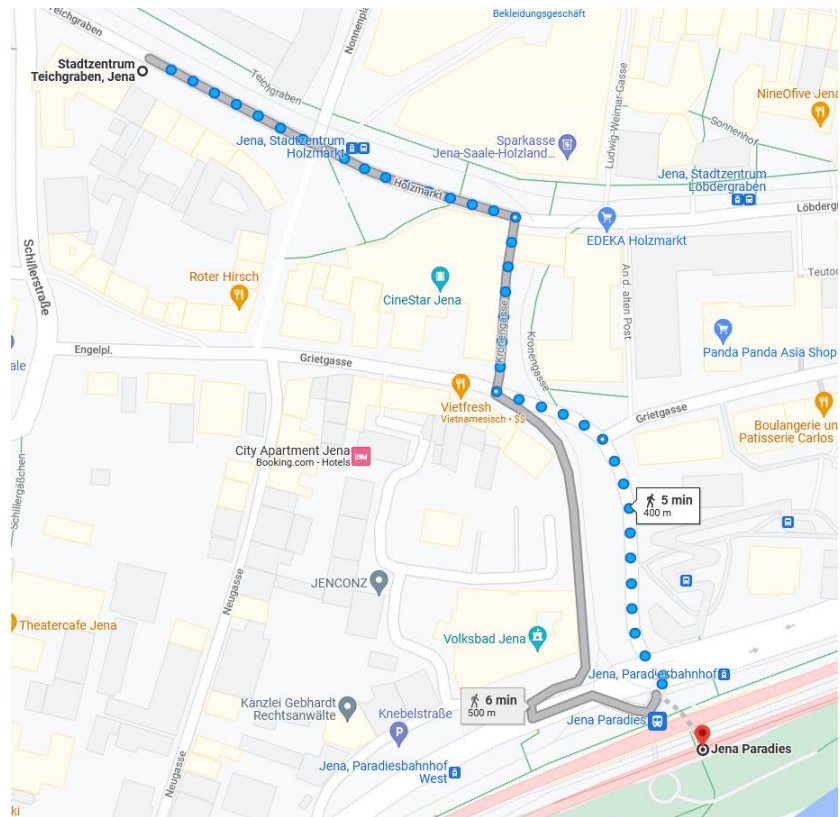

# How to get from the train stations to the Best Western Hotel

## a) Arrival at train station *Jena Paradies*

### Option A (Tram)

1. Walk from the train station to the tram stop *Paradiesbahnhof West*

2. Take tram line 2 (direction: *Winzerla*) to tram stop *Winzerla*

3. Walk to the Best Western Hotel

## Option B (Bus)

1. Walk from the train station *Jena Paradies* to the bus stop *Stadzentrum Teichgraben*
2. Take the bus line 12 (direction *Göschwitz*) to the bus stop *Winzergasse*

3. Walk to the Best Western Hotel