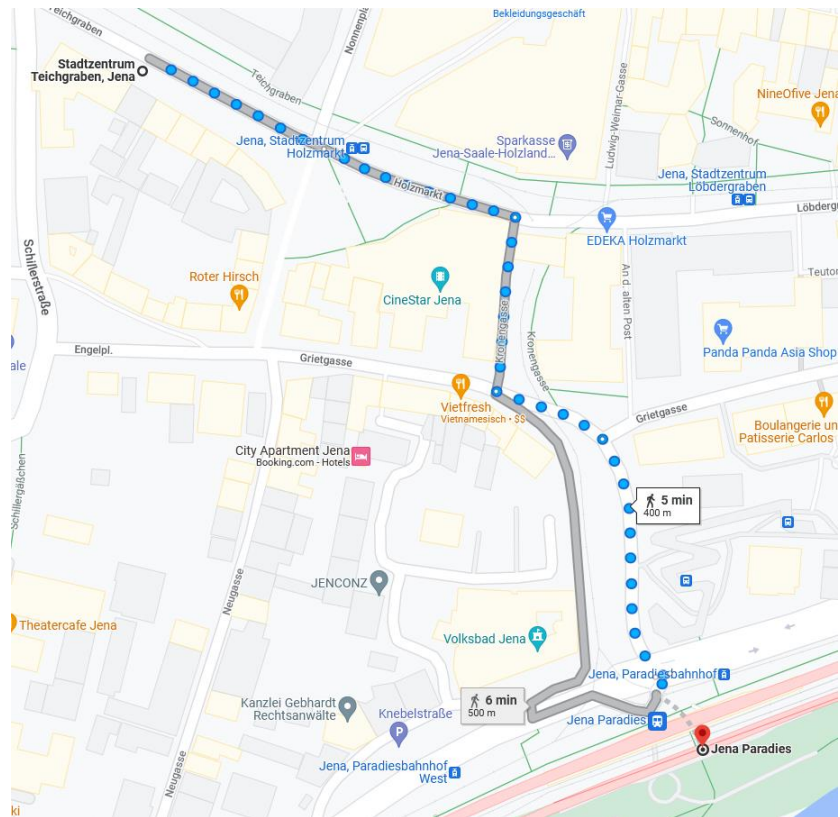

# How to get from the train stations to the IbSB 2022

### Option A (Tram)

1. Walk from the train station to the tram stop *Paradiesbahnhof West*

2. Take tram no. 2 (direction *Winzerla*) to tram stop *Ringwiese*

3. Walk to the Hans-Knöll Institute (uphill)

## Option B (Bus)

1. Walk from the train station *Jena Paradies* to the bus stop *Stadtzentrum Teichgraben*
2. Take one of the bus lines 10 (direction *Burgapark*); 11 (direction *Beutenberg Campus*); 12 (direction *Göschwitz*) to the bus stop *Beutenberg Campus*
3. Follow the signs to the Institute (downhill)

## b) Arrival at train station *Jena West*

1. Walk from the train station *Jena West* to the bus stop *Westbahnhofstraße*
2. Take one of the bus lines 10 (direction *Burgapark*); 11 (direction *Beutenberg Campus*); 12 (direction *Göschwitz*) to the bus stop *Beutenberg Campus*