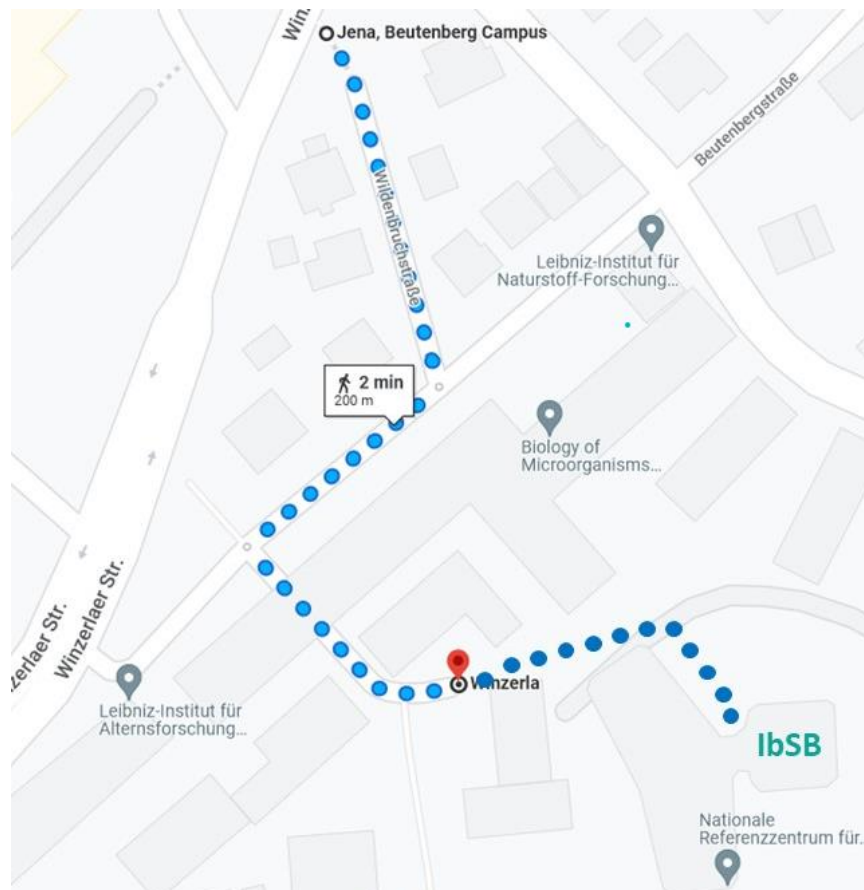

# How to get from the train stations to the IbSB 2022

### Option A (Tram)

1. Walk from the train station to the tram stop *Paradiesbahnhof West*

2. Take tram no. 2 (direction *Winzerla*) to tram stop *Ringwiese*

3. Walk to the Hans-Knöll Institute (uphill)

## Option B (Bus)

1. Walk from the train station *Jena Paradies* to the bus stop *Stadtzentrum Teichgraben*
2. Take one of the bus lines 10 (direction *Burgapark*); 11 (direction *Beutenberg Campus*); 12 (direction *Göschwitz*) to the bus stop *Beutenberg Campus*
3. Follow the signs to the Institute (downhill)

## b) Arrival at train station *Jena West*

1. Walk from the train station *Jena West* to the bus stop *Westbahnhofstraße*
2. Take one of the bus lines 10 (direction *Burgapark*); 11 (direction *Beutenberg Campus*); 12 (direction *Göschwitz*) to the bus stop *Beutenberg Campus*