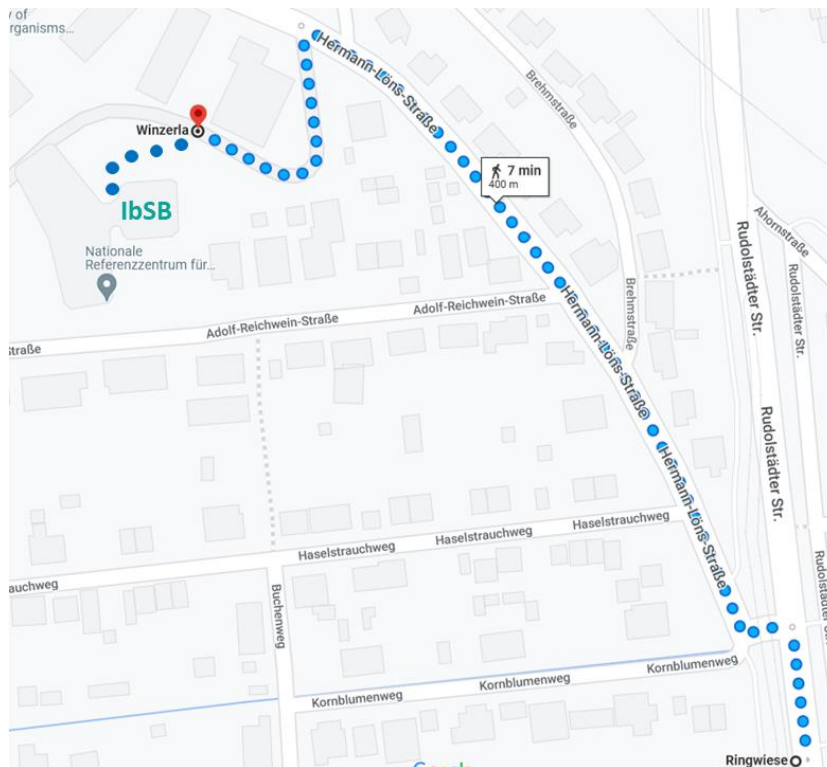

# How to get from the train stations to the IbSB 2022

### Option A (Tram)

1. Walk from the train station to the tram stop *Paradiesbahnhof West*

2. Take tram no. 2 (direction *Winzerla*) to tram stop *Ringwiese*

3. Walk to the Hans-Knöll Institute (uphill)

## Option B (Bus)

1. Walk from the train station *Jena Paradies* to the bus stop *Stadtzentrum Teichgraben*
2. Take one of the bus lines 10 (direction *Burgapark*); 11 (direction *Beutenberg Campus*); 12 (direction *Göschwitz*) to the bus stop *Beutenberg Campus*
3. Follow the signs to the Institute (downhill)

## b) Arrival at train station *Jena West*

1. Walk from the train station *Jena West* to the bus stop *Westbahnhofstraße*
2. Take one of the bus lines 10 (direction *Burgapark*); 11 (direction *Beutenberg Campus*); 12 (direction *Göschwitz*) to the bus stop *Beutenberg Campus*