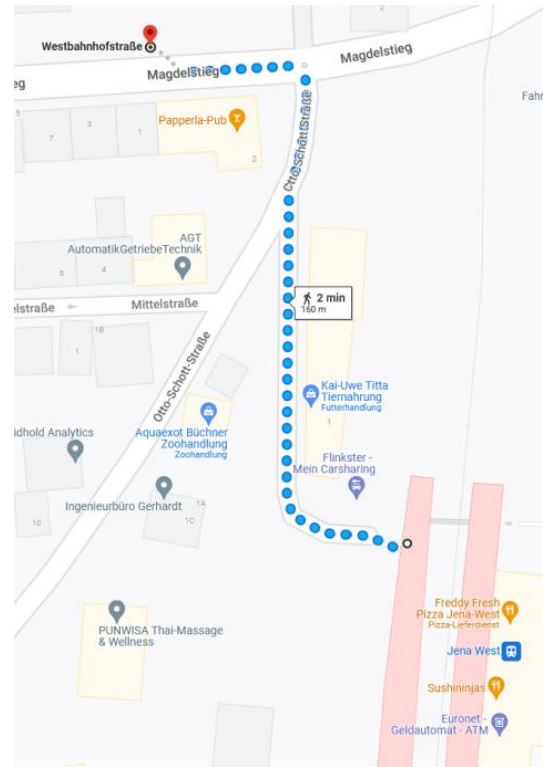

# How to get from the train stations to the IbSB 2022

### Option A (Tram)

1. Walk from the train station to the tram stop *Paradiesbahnhof West*

2. Take tram no. 2 (direction *Winzerla*) to tram stop *Ringwiese*

3. Walk to the Hans-Knöll Institute (uphill)

## Option B (Bus)

1. Walk from the train station *Jena Paradies* to the bus stop *Stadtzentrum Teichgraben*
2. Take one of the bus lines 10 (direction *Burgapark*); 11 (direction *Beutenberg Campus*); 12 (direction *Göschwitz*) to the bus stop *Beutenberg Campus*
3. Follow the signs to the Institute (downhill)

## b) Arrival at train station *Jena West*

1. Walk from the train station *Jena West* to the bus stop *Westbahnhofstraße*
2. Take one of the bus lines 10 (direction *Burgapark*); 11 (direction *Beutenberg Campus*); 12 (direction *Göschwitz*) to the bus stop *Beutenberg Campus*