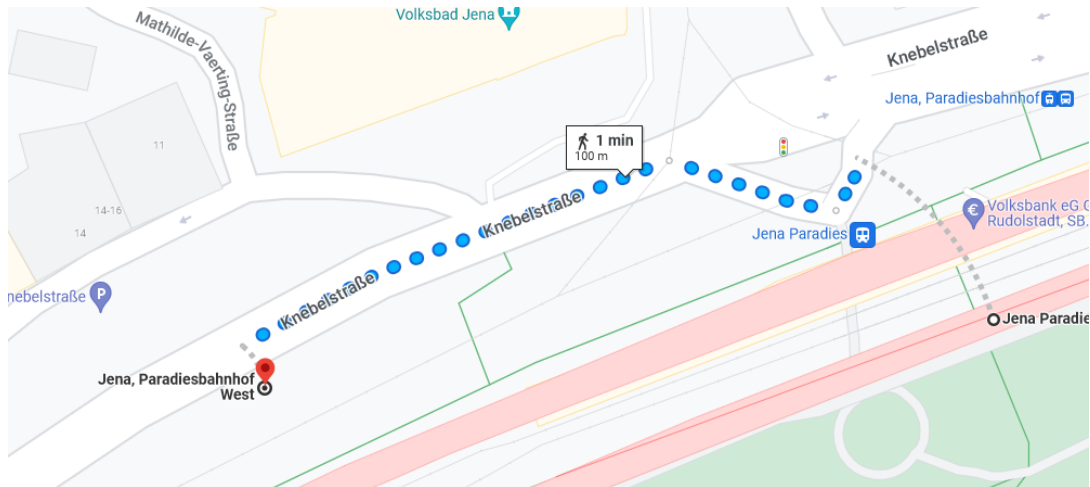

# How to get from the train stations to the IbSB 2022

### Option A (Tram)

1. Walk from the train station to the tram stop *Paradiesbahnhof West*

2. Take tram no. 2 (direction *Winzerla*) to tram stop *Ringwiese*

3. Walk to the Hans-Knöll Institute (uphill)

## Option B (Bus)

1. Walk from the train station *Jena Paradies* to the bus stop *Stadtzentrum Teichgraben*
2. Take one of the bus lines 10 (direction *Burgapark*); 11 (direction *Beutenberg Campus*); 12 (direction *Göschwitz*) to the bus stop *Beutenberg Campus*
3. Follow the signs to the Institute (downhill)

## b) Arrival at train station *Jena West*

1. Walk from the train station *Jena West* to the bus stop *Westbahnhofstraße*
2. Take one of the bus lines 10 (direction *Burgapark*); 11 (direction *Beutenberg Campus*); 12 (direction *Göschwitz*) to the bus stop *Beutenberg Campus*