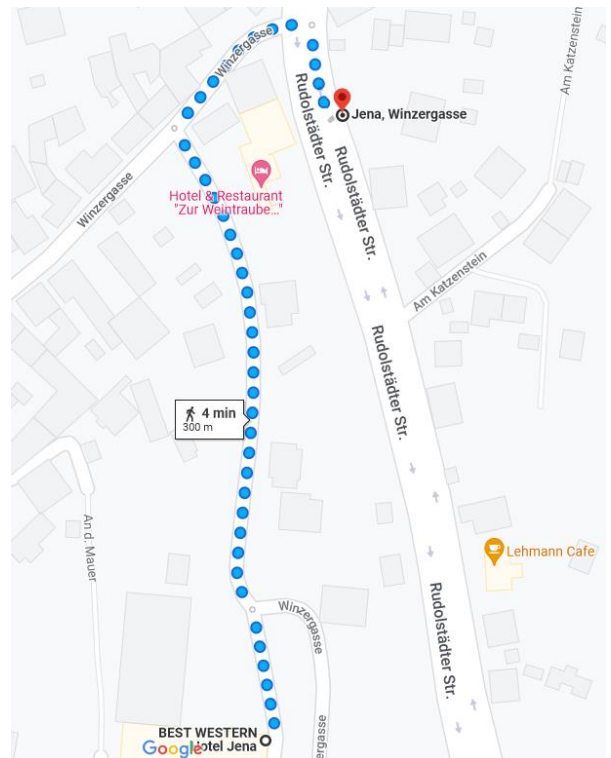

How to get from the Best Western Hotel to the IbSB

Option A (bus)

1. Walk to the bus stop *Winzergasse*
2. Take bus no. 12 (direction: *Stadtzentrum*) to bus stop *Beutenberg*

3. Follow the signs to the Institute (downhill)

Option B (tram)

1. Walk to the tram stop *Winzerla*
2. Take the tram no. 2 (direction: *Jena Ost*) to tram stop *Ringwiese*

3. Walk to the Institute (uphill)