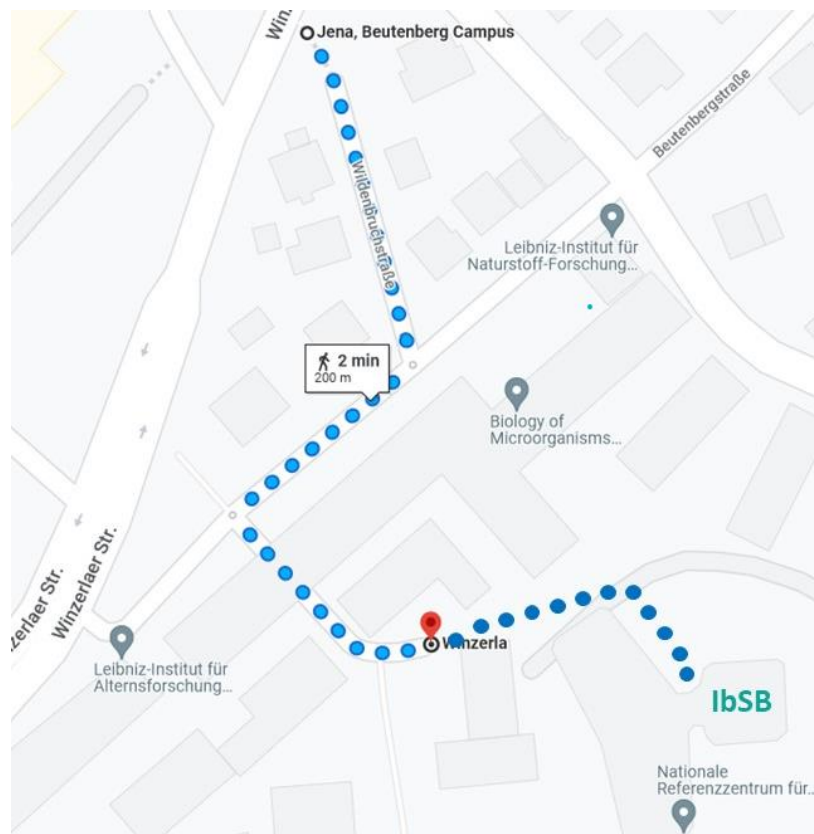

How to get from the Best Western Hotel to the IbSB

Option A (bus)

1. Walk to the bus stop *Winzergasse*
2. Take bus no. 12 (direction: *Stadtzentrum*) to bus stop *Beutenberg*

3. Follow the signs to the Institute (downhill)

Option B (tram)

1. Walk to the tram stop *Winzerla*
2. Take the tram no. 2 (direction: *Jena Ost*) to tram stop *Ringwiese*

3. Walk to the Institute (uphill)