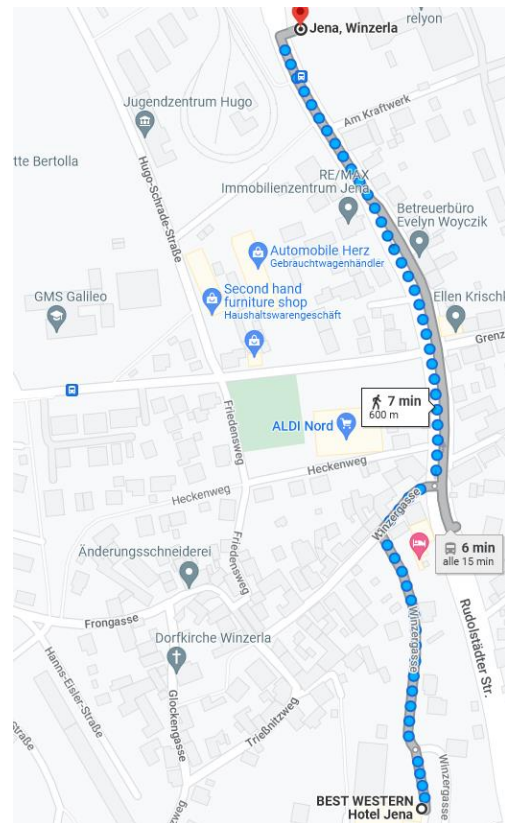

How to get from the Best Western Hotel to the IbSB

Option A (bus)

1. Walk to the bus stop *Winzergasse*
2. Take bus no. 12 (direction: *Stadtzentrum*) to bus stop *Beutenberg*

3. Follow the signs to the Institute (downhill)

Option B (tram)

1. Walk to the tram stop *Winzerla*
2. Take the tram no. 2 (direction: *Jena Ost*) to tram stop *Ringwiese*

3. Walk to the Institute (uphill)