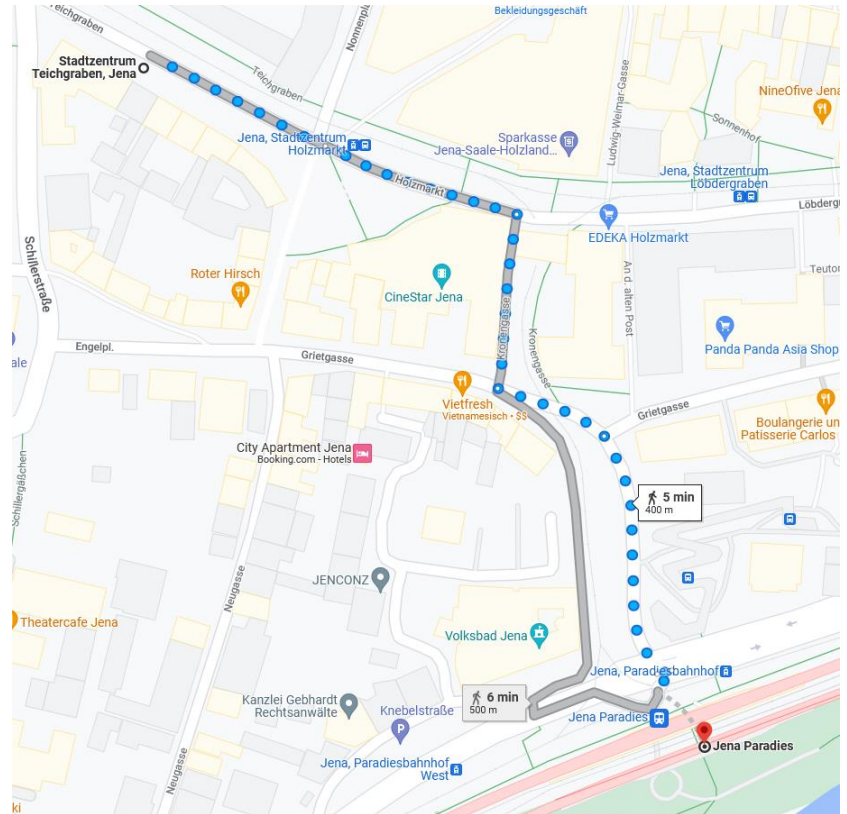

How to get from the train stations to the IbSB

a) Arrival at train station *Jena Paradies*

Option A (tram)

1. Walk from the train station to the tram stop *Paradiesbahnhof West*

2. Take tram no. 2 (direction *Winzerla*) to tram stop *Ringwiese*

3. Walk to the Hans-Knöll Institute (uphill)

Option B (bus)

1. Walk from the train station *Jena Paradies* to the bus stop *Stadzentrum Teichgraben*
2. Take one of the bus lines 10 (direction *Burgapark*); 11 (direction *Beutenberg Campus*); 12 (direction *Göschwitz*) to the bus stop *Beutenberg Campus*

3. Follow the signs to the Institute (downhill)

b) Arrival at train station *Jena West*

1. Walk from the train station *Jena West* to the bus stop *Westbahnhofstraße*
2. Take one of the bus lines 10 (direction *Burgaupark*); 11 (direction *Beutenberg Campus*); 12 (direction *Göschwitz*) to the bus stop *Beutenberg Campus*

3. Follow the signs to the Institute (downhill)