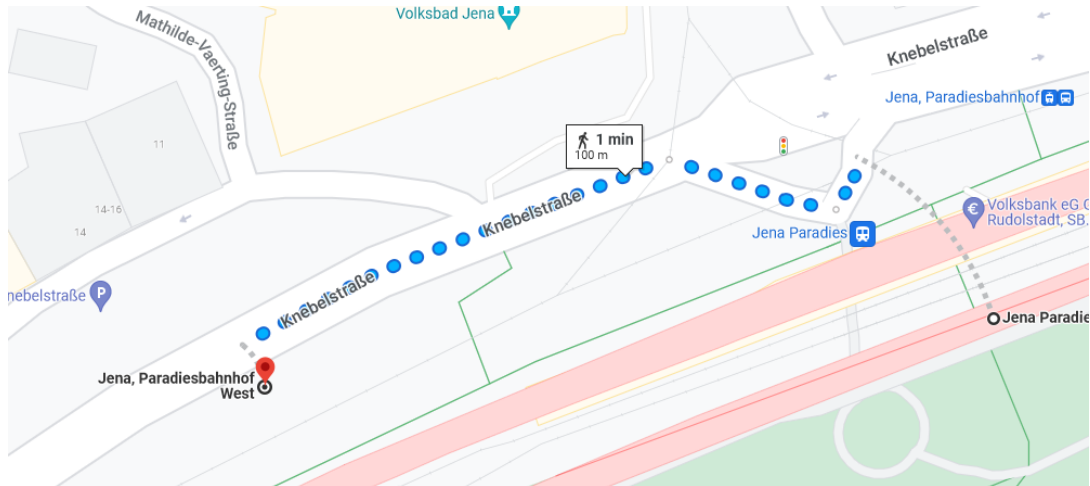

How to get from the train stations to the IbSB

a) Arrival at train station *Jena Paradies*

Option A (tram)

1. Walk from the train station to the tram stop *Paradiesbahnhof West*

2. Take tram no. 2 (direction *Winzerla*) to tram stop *Ringwiese*

3. Walk to the Hans-Knöll Institute (uphill)

Option B (bus)

1. Walk from the train station *Jena Paradies* to the bus stop *Stadzentrum Teichgraben*
2. Take one of the bus lines 10 (direction *Burgapark*); 11 (direction *Beutenberg Campus*); 12 (direction *Göschwitz*) to the bus stop *Beutenberg Campus*

3. Follow the signs to the Institute (downhill)

b) Arrival at train station *Jena West*

1. Walk from the train station *Jena West* to the bus stop *Westbahnhofstraße*
2. Take one of the bus lines 10 (direction *Burgaupark*); 11 (direction *Beutenberg Campus*); 12 (direction *Göschwitz*) to the bus stop *Beutenberg Campus*

3. Follow the signs to the Institute (downhill)