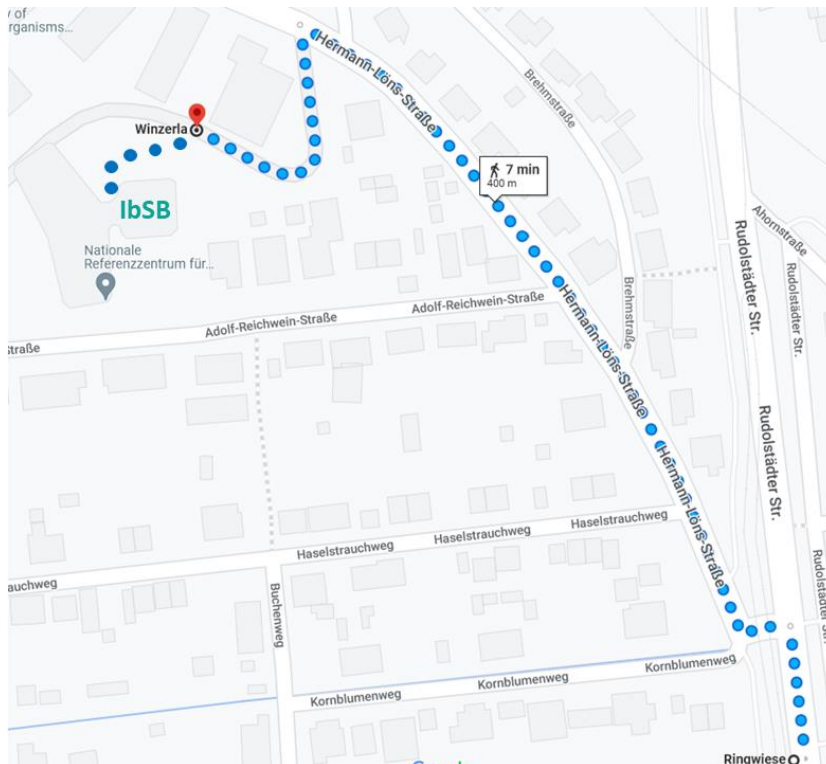

How to get from the train stations to the IbSB

a) Arrival at train station *Jena Paradies*

Option A (tram)

1. Walk from the train station to the tram stop *Paradiesbahnhof West*

2. Take tram no. 2 (direction *Winzerla*) to tram stop *Ringwiese*

3. Walk to the Hans-Knöll Institute (uphill)

Option B (bus)

1. Walk from the train station *Jena Paradies* to the bus stop *Stadzentrum Teichgraben*
2. Take one of the bus lines 10 (direction *Burgapark*); 11 (direction *Beutenberg Campus*); 12 (direction *Göschwitz*) to the bus stop *Beutenberg Campus*

3. Follow the signs to the Institute (downhill)

b) Arrival at train station *Jena West*

1. Walk from the train station *Jena West* to the bus stop *Westbahnhofstraße*
2. Take one of the bus lines 10 (direction *Burgaupark*); 11 (direction *Beutenberg Campus*); 12 (direction *Göschwitz*) to the bus stop *Beutenberg Campus*

3. Follow the signs to the Institute (downhill)