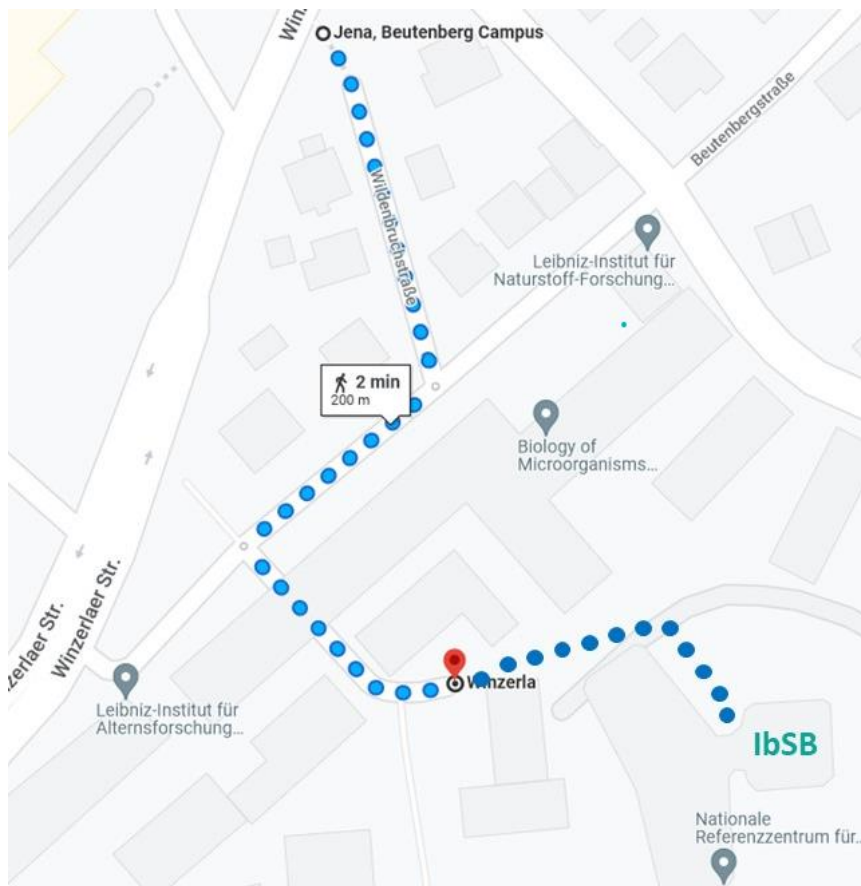

How to get from the train stations to the IbSB

a) Arrival at train station *Jena Paradies*

Option A (tram)

1. Walk from the train station to the tram stop *Paradiesbahnhof West*

2. Take tram no. 2 (direction *Winzerla*) to tram stop *Ringwiese*

3. Walk to the Hans-Knöll Institute (uphill)

Option B (bus)

1. Walk from the train station *Jena Paradies* to the bus stop *Stadzentrum Teichgraben*
2. Take one of the bus lines 10 (direction *Burgapark*); 11 (direction *Beutenberg Campus*); 12 (direction *Göschwitz*) to the bus stop *Beutenberg Campus*

3. Follow the signs to the Institute (downhill)

b) Arrival at train station *Jena West*

1. Walk from the train station *Jena West* to the bus stop *Westbahnhofstraße*
2. Take one of the bus lines 10 (direction *Burgaupark*); 11 (direction *Beutenberg Campus*); 12 (direction *Göschwitz*) to the bus stop *Beutenberg Campus*

3. Follow the signs to the Institute (downhill)