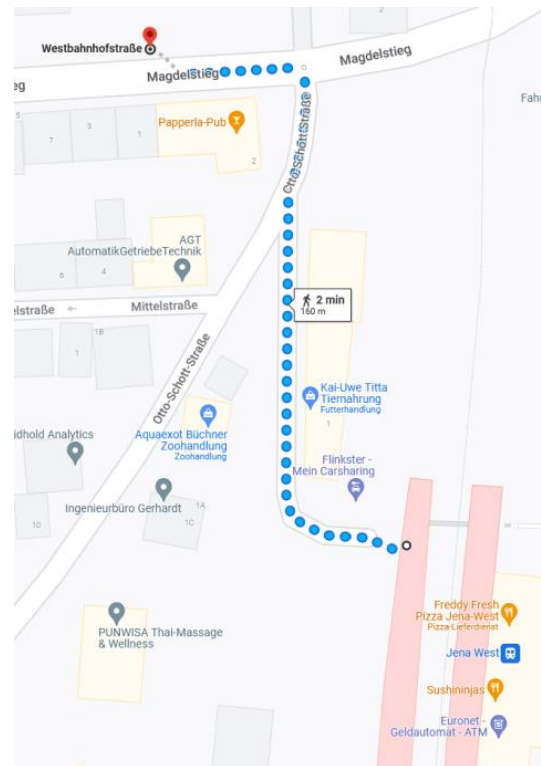

How to get from the train stations to the IbSB

a) Arrival at train station *Jena Paradies*

Option A (tram)

1. Walk from the train station to the tram stop *Paradiesbahnhof West*

2. Take tram no. 2 (direction *Winzerla*) to tram stop *Ringwiese*

3. Walk to the Hans-Knöll Institute (uphill)

Option B (bus)

1. Walk from the train station *Jena Paradies* to the bus stop *Stadzentrum Teichgraben*
2. Take one of the bus lines 10 (direction *Burgapark*); 11 (direction *Beutenberg Campus*); 12 (direction *Göschwitz*) to the bus stop *Beutenberg Campus*

3. Follow the signs to the Institute (downhill)

b) Arrival at train station *Jena West*

1. Walk from the train station *Jena West* to the bus stop *Westbahnhofstraße*
2. Take one of the bus lines 10 (direction *Burgaupark*); 11 (direction *Beutenberg Campus*); 12 (direction *Göschwitz*) to the bus stop *Beutenberg Campus*

3. Follow the signs to the Institute (downhill)