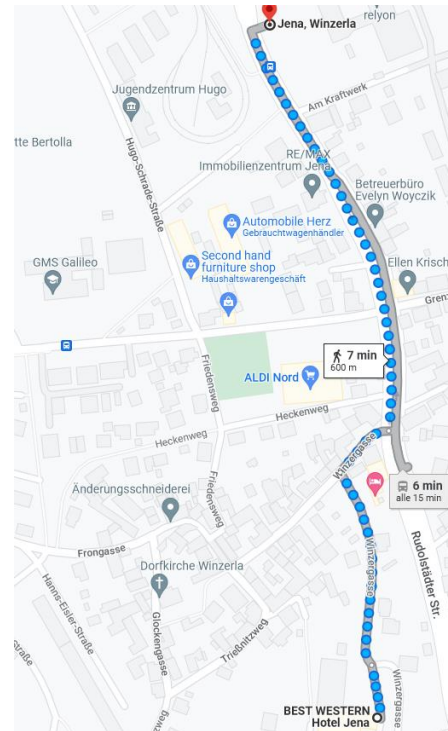

How to get from the Best Western Hotel to the SBMI

Option A (Bus)

1. Walk to the bus stop *Winzergasse*
2. Take bus line 12 (direction *Stadtzentrum*) to bus stop *Beutenberg*

3. Follow the signs to the Institute (downhill)

Option B (Tram)

1. Walk to the tram stop *Winzerla*
2. Take the tram no. 2 (direction *Jena Ost*) to tram stop *Ringwiese*

3. Walk to the Institute (uphill)