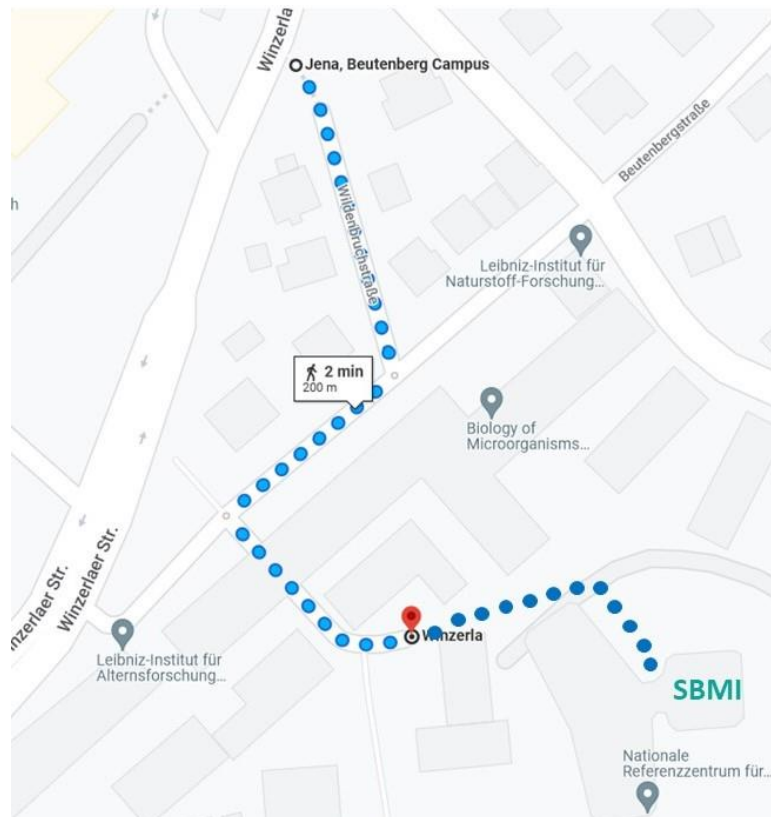

How to get from the Best Western Hotel to the SBMI

Option A (Bus)

1. Walk to the bus stop *Winzergasse*
2. Take bus line 12 (direction *Stadtzentrum*) to bus stop *Beutenberg*

3. Follow the signs to the Institute (downhill)

Option B (Tram)

1. Walk to the tram stop *Winzerla*
2. Take the tram no. 2 (direction *Jena Ost*) to tram stop *Ringwiese*

3. Walk to the Institute (uphill)