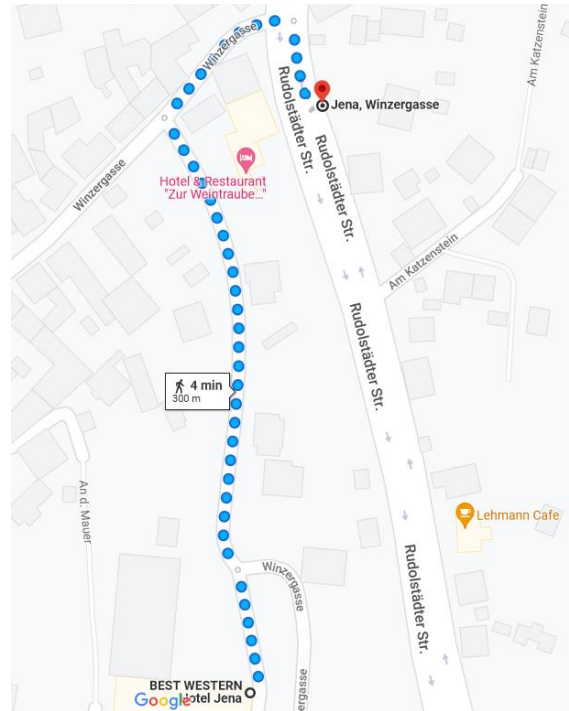

How to get from the Best Western Hotel to the SBMI

Option A (Bus)

1. Walk to the bus stop *Winzergasse*
2. Take bus line 12 (direction *Stadtzentrum*) to bus stop *Beutenberg*

3. Follow the signs to the Institute (downhill)

Option B (Tram)

1. Walk to the tram stop *Winzerla*
2. Take the tram no. 2 (direction *Jena Ost*) to tram stop *Ringwiese*

3. Walk to the Institute (uphill)